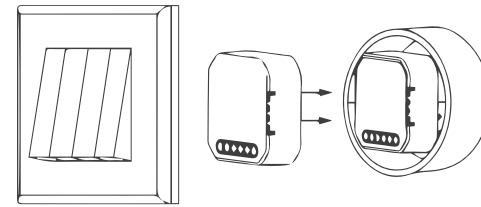

Smart Switch Breaker Series (WiFi/ZigBee/Matter)

Switch Breaker-1/2/3/4 Gang

Dimmer Breaker-1/2/ Gang

Small and Compact

Tiny body suitable for various of mounting boxes

Curtain Breaker-1/2 Gang

Garage Door Breaker