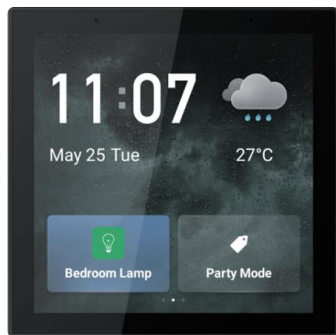

Smart Scene Panel Switch Series (WiFi/Zigbee)

RSH-SC20-ZigBee

RSH-SC021-ZigBee

RSH-SC05-ZigBee

RSH-SC04-ZigBee

Wireless Remote Control Smart Switch Wall Panel
Transmitter, Requires Zigbee Hub, Smart Life/Tuya APP
Remote Control, Wireless Button for Smart Home
Devices and Scenes

WS009-UK

WS005-USA

WS008-AU

WS021-EU

Outdoor Plug-OP003(EU)

Alexa Smart Plug, Smart Outlet Bluetooth Mesh, Simple Set Up, Alexa App Remote Control, ETL & FCC Certified

Smart Switch with Touch Panel (WiFi/ZigBee/Matter)

US/AU/BR (1-4 Gang)

EU/UK(1-4 Gang)

Smart Bulb Series (WiFi/Bluetooth Mesh/Zigbee/Matter)

Smart LED Light Bulb, RGBCW Color Changing, 2.4 GHz Wi-Fi, Works with Alexa & Google Home

 **Smart Central Controller (WiFi/ZigBee/Bluetooth)**

SCP02-EU/USA

Whole Home Automation

Tuya wifi Multi-functional Touch Screen Control Panel 4-inch & 6-inch in-wall Central Controller for Intelligent Scenes Smart Home.

SCP01-EU

SCP03-USA

SCP01-EU

Smart Fingerbot Series (Zigbee/Bluetooth)