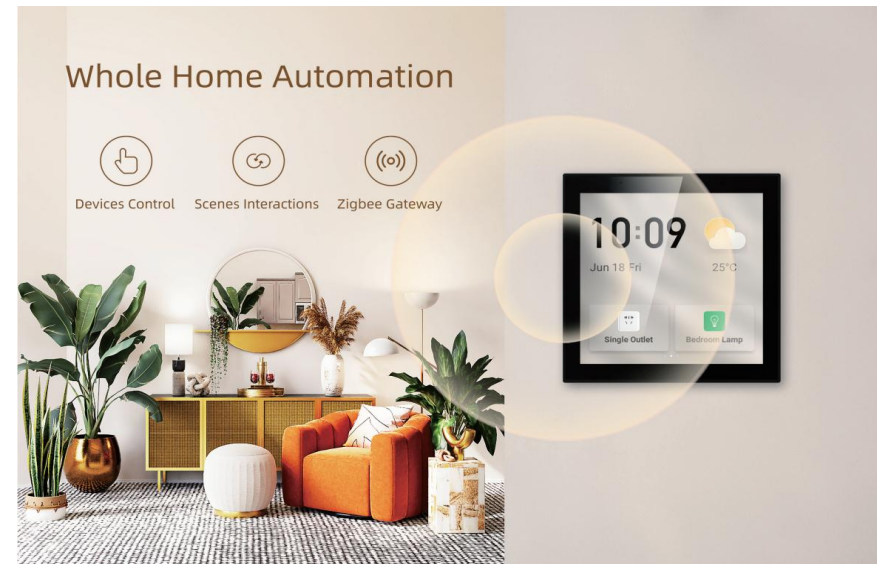

US/AU/BR (1-4 Gang)

EU/UK(1-4 Gang)

Smart Bulb Series (WiFi/Bluetooth Mesh/Zigbee/Matter)

Smart LED Light Bulb, RGBCW Color Changing, 2.4 GHz Wi-Fi, Works with Alexa & Google Home

 **Smart Central Controller (WiFi/ZigBee/Bluetooth)**

SCP02-EU/USA

Whole Home Automation

Tuya wifi Multi-functional Touch Screen Control Panel 4-inch & 6-inch in-wall Central Controller for Intelligent Scenes Smart Home.

SCP01-EU

SCP03-USA

SCP01-EU

Smart Fingerbot Series (Zigbee/Bluetooth)

Fingerbot-01-V2

Fingerbot-04

Fingerbot-08

Smart Bluetooth Fingerbot Plus, Wireless Smart Light Switch Button Pusher Bot, Remote Control Smart Life Tuya App, Add Fingerbot Hub Make it Compatible Alexa and Google Home