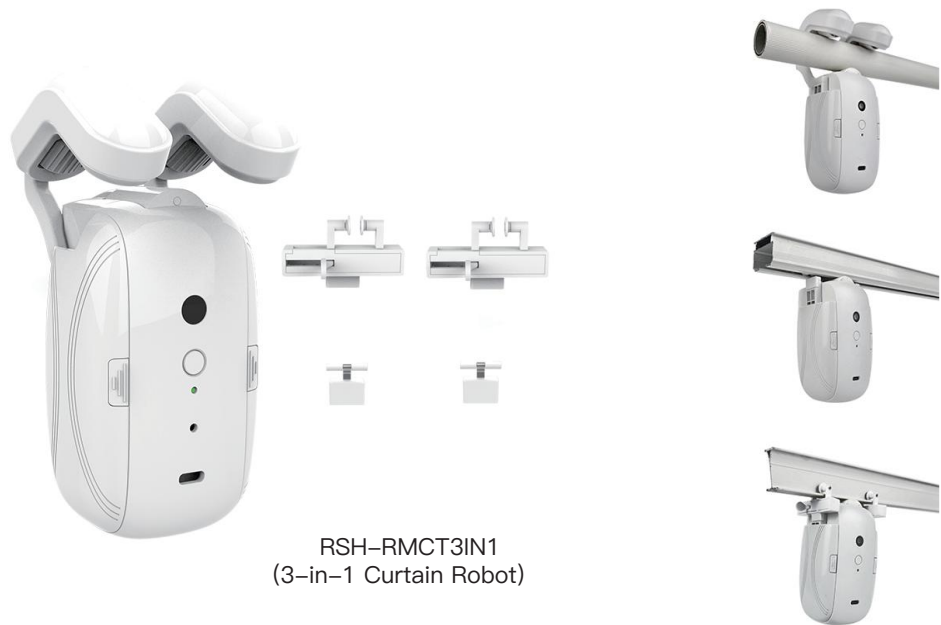

US/AU/BR (1-4 Gang)

EU/UK(1-4 Gang)

Smart Bulb Series (WiFi/Bluetooth Mesh/Zigbee/Matter)

Smart LED Light Bulb, RGBCW Color Changing, 2.4 GHz Wi-Fi, Works with Alexa & Google Home

 **Smart Central Controller (WiFi/ZigBee/Bluetooth)**

SCP02-EU/USA

Whole Home Automation

Tuya wifi Multi-functional Touch Screen Control Panel 4-inch & 6-inch in-wall Central Controller for Intelligent Scenes Smart Home.

SCP01-EU

SCP03-USA

SCP01-EU

Smart Fingerbot Series (Zigbee/Bluetooth)

Fingerbot-01-V2

Fingerbot-04

Fingerbot-08

Smart Bluetooth Fingerbot Plus, Wireless Smart Light Switch Button Pusher Bot, Remote Control Smart Life Tuya App, Add Fingerbot Hub Make it Compatible Alexa and Google Home

Smart Curtain Robot Series (WiFi/Zigbee/Bluetooth)

RSH-RMCT3IN1
(3-in-1 Curtain Robot)

Smart Curtain Robot Wireless App Automate Timer Control, Bluetooth & Zigbee Hub required to Make it Compatible with Alexa, Google Home