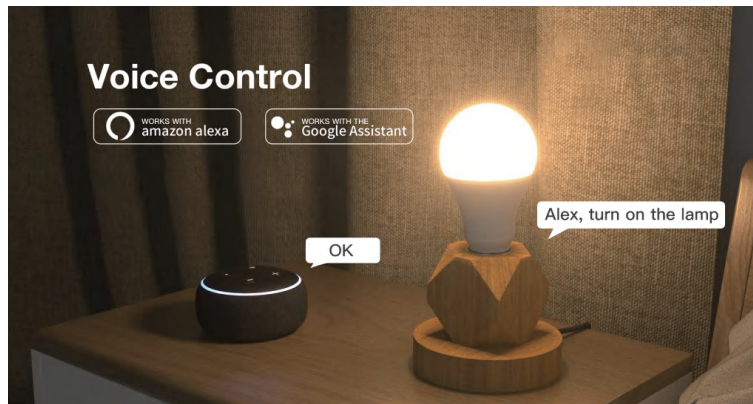

WS009-UK

WS005-USA

WS008-AU

WS021-EU

Outdoor Plug-OP003(EU)

Alexa Smart Plug, Smart Outlet Bluetooth Mesh, Simple Set Up, Alexa App Remote Control, ETL & FCC Certified

Smart Switch with Touch Panel (WiFi/ZigBee/Matter)

US/AU/BR (1-4 Gang)

EU/UK(1-4 Gang)

Smart Bulb Series (WiFi/Bluetooth Mesh/Zigbee/Matter)

Smart LED Light Bulb, RGBCW Color Changing, 2.4 GHz Wi-Fi, Works with Alexa & Google Home

 **Smart Central Controller (WiFi/ZigBee/Bluetooth)**

SCP02-EU/USA

Whole Home Automation

Tuya wifi Multi-functional Touch Screen Control Panel 4-inch & 6-inch in-wall Central Controller for Intelligent Scenes Smart Home.

SCP01-EU

SCP03-USA

SCP01-EU

Smart Fingerbot Series (Zigbee/Bluetooth)

Fingerbot-01-V2

Fingerbot-04

Fingerbot-08

Smart Bluetooth Fingerbot Plus, Wireless Smart Light Switch Button Pusher Bot, Remote Control Smart Life Tuya App, Add Fingerbot Hub Make it Compatible Alexa and Google Home