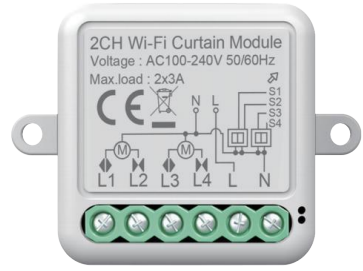

Smart Scene Panel Switch Series (WiFi/Zigbee)

RSH-SC20-ZigBee

RSH-SC021-ZigBee

RSH-SC05-ZigBee

RSH-SC04-ZigBee

Wireless Remote Control Smart Switch Wall Panel
Transmitter, Requires Zigbee Hub, Smart Life/Tuya APP
Remote Control, Wireless Button for Smart Home
Devices and Scenes

Smart Switch Breaker Series (WiFi/ZigBee/Matter)

Switch Breaker-1/2/3/4 Gang

Dimmer Breaker-1/2/ Gang

Small and Compact

Tiny body suitable for various of mounting boxes

Curtain Breaker-1/2 Gang

Garage Door Breaker

Smart Breaker Switch Wireless Remote Control Electrical for Household Appliances Compatible with Alexa DIY Your Home via Iphone Android Tuya App

Smart Plug Series (WiFi/Matter)

WS029-IT

WS022-USA&EU

WS007-EU+FR