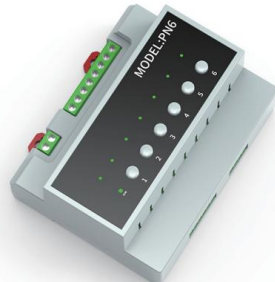

Smart Scene Panel Switch Series (WiFi/Zigbee)

RSH-SC20-ZigBee

RSH-SC021-ZigBee

RSH-SC05-ZigBee

RSH-SC04-ZigBee

Wireless Remote Control Smart Switch Wall Panel
Transmitter, Requires Zigbee Hub, Smart Life/Tuya APP
Remote Control, Wireless Button for Smart Home
Devices and Scenes

Smart Switch Breaker Series (WiFi/ZigBee/Matter)

Switch Breaker-1/2/3/4 Gang

Dimmer Breaker-1/2/ Gang

Small and Compact

Tiny body suitable for various of mounting boxes

Curtain Breaker-1/2 Gang

Garage Door Breaker