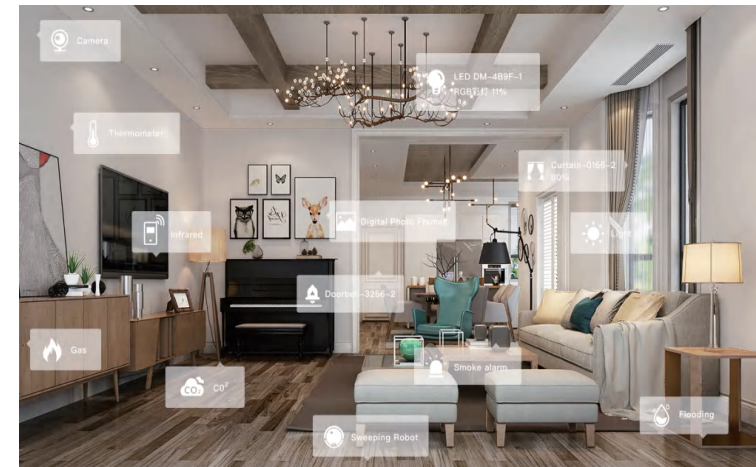

16yrs
Industry
experience

3000m²
Premium
factory

Best
Complete
Certificate

Team
Professional
R&D team

Serve
Impeccable
Business Service

15kinds
Quality
Inspections

OEM

ODM