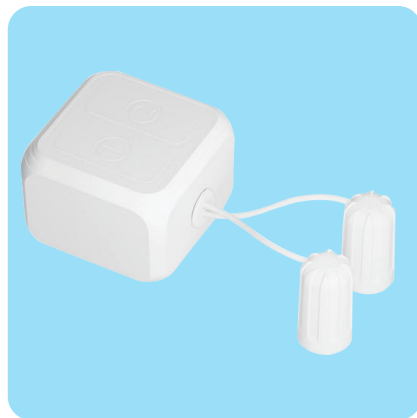

US/AU/BR (1-4 Gang)

EU/UK(1-4 Gang)

Smart Bulb Series (WiFi/Bluetooth Mesh/Zigbee/Matter)

Smart LED Light Bulb, RGBCW Color Changing, 2.4 GHz Wi-Fi, Works with Alexa & Google Home

 **Smart Central Controller (WiFi/ZigBee/Bluetooth)**

SCP02-EU/USA

Whole Home Automation

Tuya wifi Multi-functional Touch Screen Control Panel 4-inch & 6-inch in-wall Central Controller for Intelligent Scenes Smart Home.

SCP01-EU

SCP03-USA

SCP01-EU

Smart Fingerbot Series (Zigbee/Bluetooth)

Fingerbot-01-V2

Fingerbot-04

Fingerbot-08

Smart Bluetooth Fingerbot Plus, Wireless Smart Light Switch Button Pusher Bot, Remote Control Smart Life Tuya App, Add Fingerbot Hub Make it Compatible Alexa and Google Home