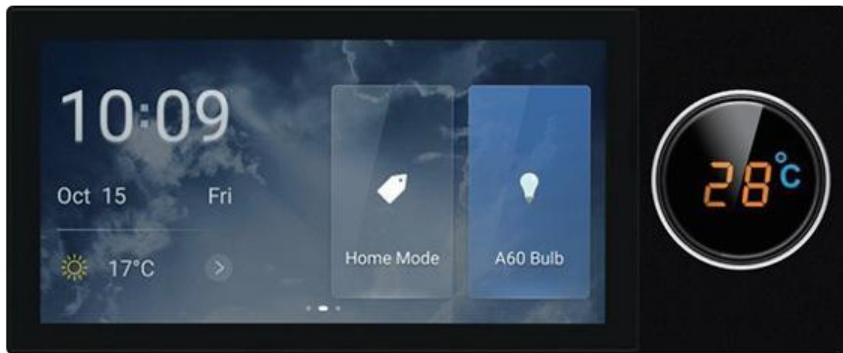

US/AU/BR (1-4 Gang)

EU/UK(1-4 Gang)

Smart Bulb Series (WiFi/Bluetooth Mesh/Zigbee/Matter)

Smart LED Light Bulb, RGBCW Color Changing, 2.4 GHz Wi-Fi, Works with Alexa & Google Home

 **Smart Central Controller (WiFi/ZigBee/Bluetooth)**

SCP02-EU/USA

Whole Home Automation

Tuya wifi Multi-functional Touch Screen Control Panel 4-inch & 6-inch in-wall Central Controller for Intelligent Scenes Smart Home.

SCP01-EU

SCP03-USA

SCP01-EU

Smart Fingerbot Series (Zigbee/Bluetooth)