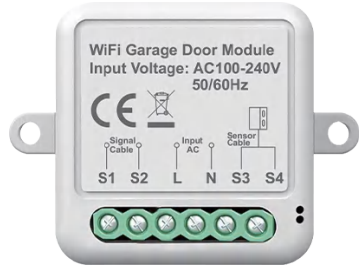

Smart Scene Panel Switch Series (WiFi/Zigbee)

RSH-SC20-ZigBee

RSH-SC021-ZigBee

RSH-SC05-ZigBee

RSH-SC04-ZigBee

Wireless Remote Control Smart Switch Wall Panel
Transmitter, Requires Zigbee Hub, Smart Life/Tuya APP
Remote Control, Wireless Button for Smart Home
Devices and Scenes

Smart Switch Breaker Series (WiFi/ZigBee/Matter)

Switch Breaker-1/2/3/4 Gang

Dimmer Breaker-1/2/ Gang

Small and Compact

Tiny body suitable for various of mounting boxes

Curtain Breaker-1/2 Gang

Garage Door Breaker

Smart Breaker Switch Wireless Remote Control Electrical for Household Appliances Compatible with Alexa DIY Your Home via Iphone Android Tuya App

Smart Plug Series (WiFi/Matter)

WS029-IT

WS022-USA&EU

WS007-EU+FR