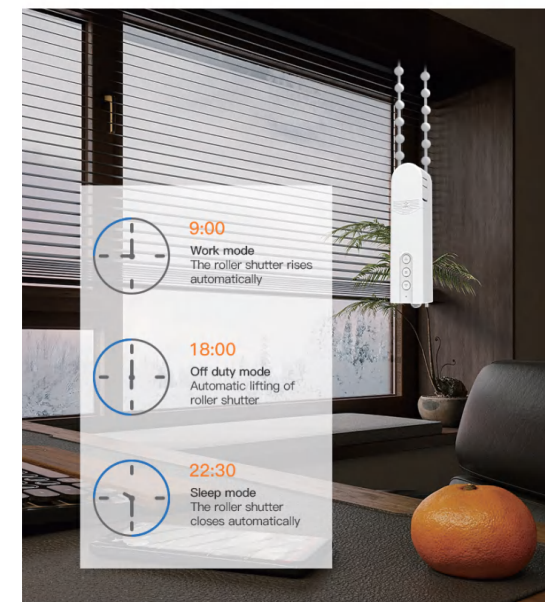

Smart Curtain Robot Series (WiFi/Zigbee/Bluetooth)

RSH-RMCT3IN1
(3-in-1 Curtain Robot)

Smart Curtain Robot Wireless App Automate Timer Control, Bluetooth & Zigbee Hub required to Make it Compatible with Alexa, Google Home

Smart Blind Curtain Series (WiFi/Zigbee/Bluetooth)

RSH-MC08

RSH-MC22

Smart Blind Curtain Motorized – Smart Electric Blinds with Bluetooth/WiFi/Zigbee Remote Control, Solar Powered, Bluetooth/Zigbee Hub required to Make it Compatible with Alexa & Google Home

Voice control

Free your hands and make life more convenient

Timing automatic lifting

Set the opening and closing time of the curtain, and the curtain will automatically rise and fall

Smart Weather Station Series (WiFi)