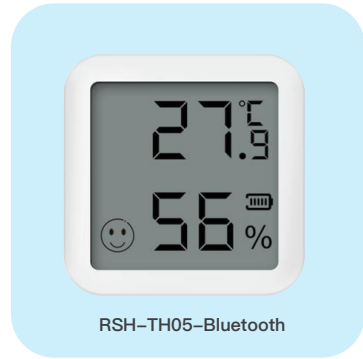

Smart Air Quality Series (ZigbeeWiFi)

RSH-AirBox04-Zigbee

RSH-CO2V1-WiFi

In the home

The hotel

The office

Smart Air Quality (PM, CO2, VOC, Humidity, Temp, Pressure)

Air Quality Sensor High Version (PM/Co2/VOC/Pressure/Humidity/Temp)

Air Quality Sensor (Co2/Humidity/VOC)

Smart Humidity Sensor Series (WiFi/Zigbee/Bluetooth)

RSH-TH03-WiFi

RSH-HS03-ZigBee

RSH-HS09-ZigBee

RSH-TH05-Bluetooth

RSH-HS06-ZigBee

RSH-HS07-ZigBee

Smart Scene Panel Switch Series (WiFi/Zigbee)

RSH-SC20-ZigBee

RSH-SC021-ZigBee

RSH-SC05-ZigBee

RSH-SC04-ZigBee

Wireless Remote Control Smart Switch Wall Panel
Transmitter, Requires Zigbee Hub, Smart Life/Tuya APP
Remote Control, Wireless Button for Smart Home
Devices and Scenes