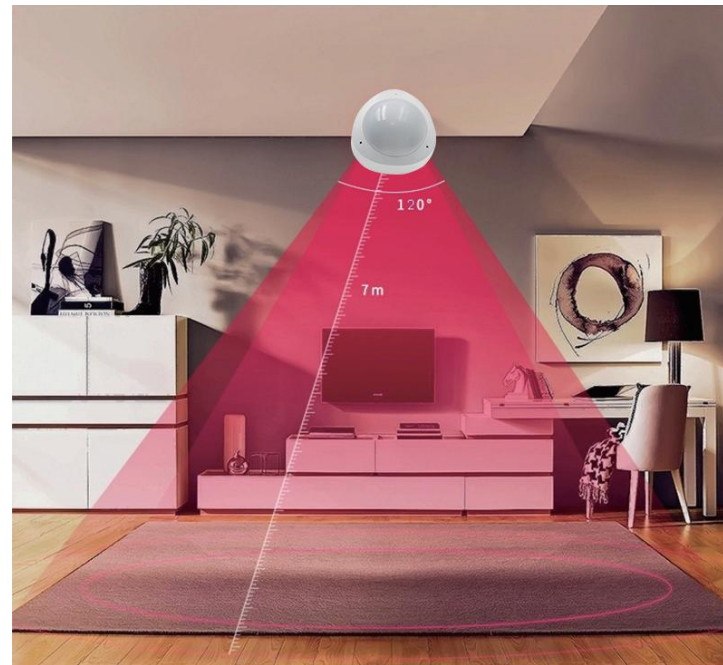

Smart Sensor Series (Zigbee/WiFi)