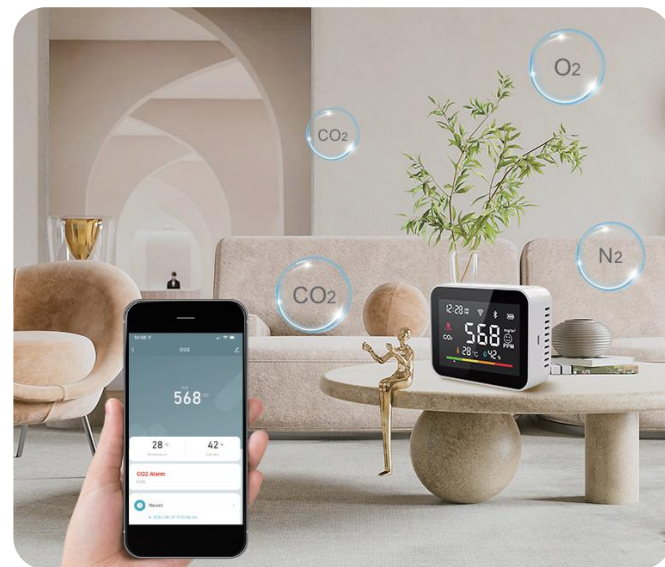

RSH-zigbee-WL08
Water Sensor

RSH-WiFi-GS03
Gas Sensor

Smart IR Series (WiFi)

RSH-IR10

RSH-IR02+RF

WiFi IR+ RF Control Hub for Smart Appliances via Voice and Smart Life/Tuya App, Compatible with Amazon Echo and Google Home

Smart Air Quality Series (ZigbeeWiFi)

RSH-AirBox04-Zigbee

RSH-CO2V1-WiFi

In the home

The hotel

The office

Smart Air Quality (PM, CO2, VOC, Humidity, Temp, Pressure)

Air Quality Sensor High Version (PM/Co2/VOC/Pressure/Humidity/Temp)

Air Quality Sensor (Co2/Humidity/VOC)

Smart Humidity Sensor Series (WiFi/Zigbee/Bluetooth)

RSH-TH03-WiFi

RSH-HS03-ZigBee

RSH-HS09-ZigBee

RSH-TH05-Bluetooth

RSH-HS06-ZigBee

RSH-HS07-ZigBee

Smart Scene Panel Switch Series (WiFi/Zigbee)

RSH-SC20-ZigBee

RSH-SC021-ZigBee

RSH-SC05-ZigBee

RSH-SC04-ZigBee

Wireless Remote Control Smart Switch Wall Panel
Transmitter, Requires Zigbee Hub, Smart Life/Tuya APP
Remote Control, Wireless Button for Smart Home
Devices and Scenes