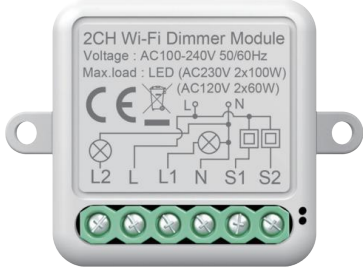

Smart Scene Panel Switch Series (WiFi/Zigbee)

RSH-SC20-ZigBee

RSH-SC021-ZigBee

RSH-SC05-ZigBee

RSH-SC04-ZigBee

Wireless Remote Control Smart Switch Wall Panel
Transmitter, Requires Zigbee Hub, Smart Life/Tuya APP
Remote Control, Wireless Button for Smart Home
Devices and Scenes

Smart Switch Breaker Series (WiFi/ZigBee/Matter)

Switch Breaker-1/2/3/4 Gang

Dimmer Breaker-1/2/ Gang

Small and Compact

Tiny body suitable for various of mounting boxes

Curtain Breaker-1/2 Gang

Garage Door Breaker